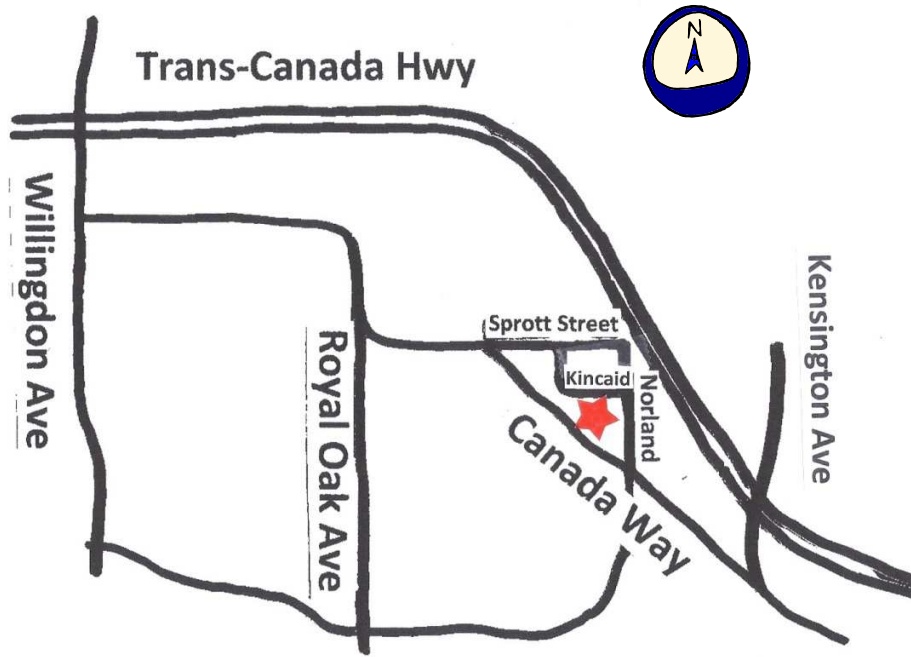

BC Genealogical Society

**CHANGE OF MEETING LOCATION
FOR GENERAL MEETINGS**

Starting Wednesday

April 10, 2013

7:30 p.m.

NEW LOCATION:

Danish Lutheran Church

6010 Kincaid Street • Burnaby, B.C.

**See reverse for
Map showing location**

Location Plan

Inset map

Construction related to Highway 1 improvements may cause disruption, particularly around Willingdon and Kensington exits. Allow a few more minutes if accessing from Hwy 1.

Transit Access

There is reasonable transit access to the Danish Lutheran Church, from both the Metrotown and Sperling Skytrain stations, with stops at Norland (at Ledger) and Norland (at Sprott), respectively, with a walking distance of 1 to 1 ½ blocks in from Norland. Please consult Translink – Trip Planning web site for exact connections and times (triplanning.translink.ca).