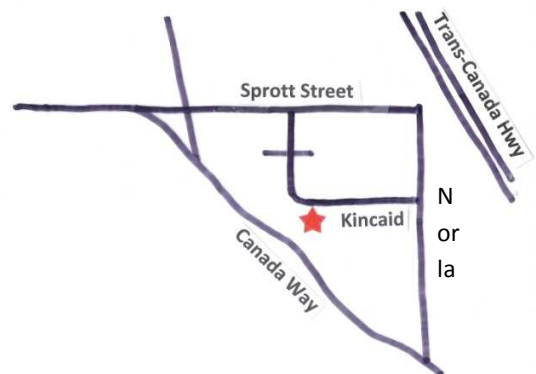

BC Genealogical Society

**CHANGE OF MEETING LOCATION
FOR GENERAL MEETINGS**

Starting Wednesday

April 10, 2013

7:30 p.m.

NEW LOCATION:

Danish Lutheran Church

6010 Kincaid Street • Burnaby, B.C.

**See reverse for
Map showing location**

Location Plan

Inset map

Construction related to Highway 1 improvements may cause disruption, particularly around Willingdon and Kensington exits. Allow a few more minutes if accessing from Hwy 1.

Transit Access

There is reasonable transit access to the Danish Lutheran Church, from both the Metrotown and Sperling Skytrain stations, with stops at Norland (at Ledger) and Norland (at Sprott), respectively, with a walking distance of 1 to 1 ½ blocks in from Norland. Please consult Translink – Trip Planning web site for exact connections and times (triplanning.translink.ca).